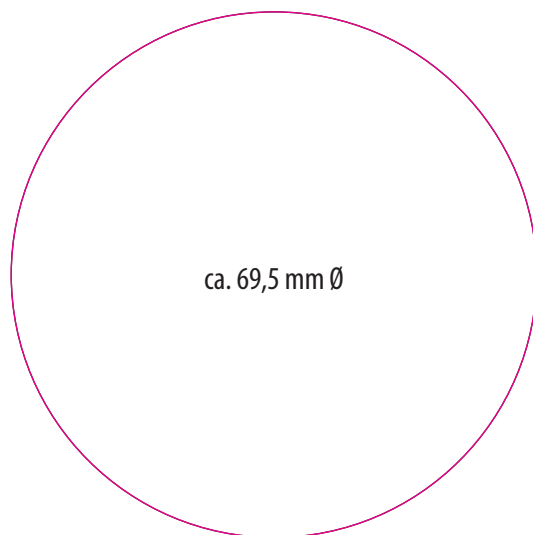

WIRELESS CHARGING STATION **REFLECTS-COVINGTON** (52356)

ca. 69,5 mm Ø

WIRELESS CHARGING STATION **REFLECTS-COVINGTON** (52356)

PAD PRINT