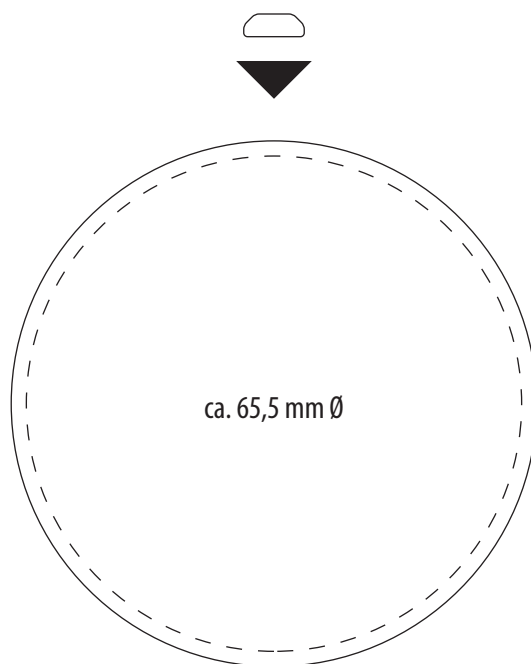

WIRELESS CHARGING STATION **REFLECTS-COVINGTON** (52356)

ca. 69,5 mm Ø

WIRELESS CHARGING STATION **REFLECTS-COVINGTON** (52356)

PAD PRINT