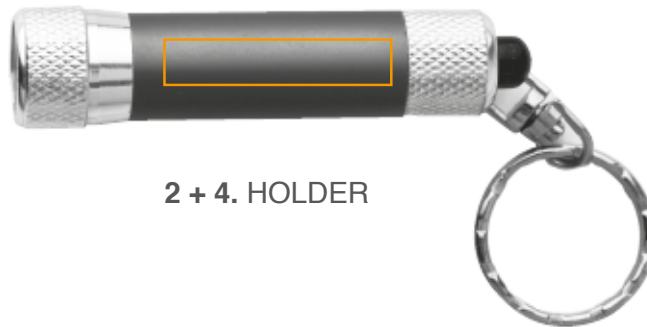

4850

Print position

1. NEAR CLIP RIGHT HANDED
2. HOLDER
3. NEAR CLIP RIGHT HANDED
4. HOLDER

Printing size (mm)

- 35 mm x 7 mm
- 28 mm x 7 mm
- 35 mm x 7 mm
- 28 mm x 7 mm

Printing code

- TB
- TB
- LA
- LA

Handlingcode

- HKD
- HKD
- HKD
- HKD

1 + 3. NEAR CLIP RIGHT HANDED

2 + 4. HOLDER