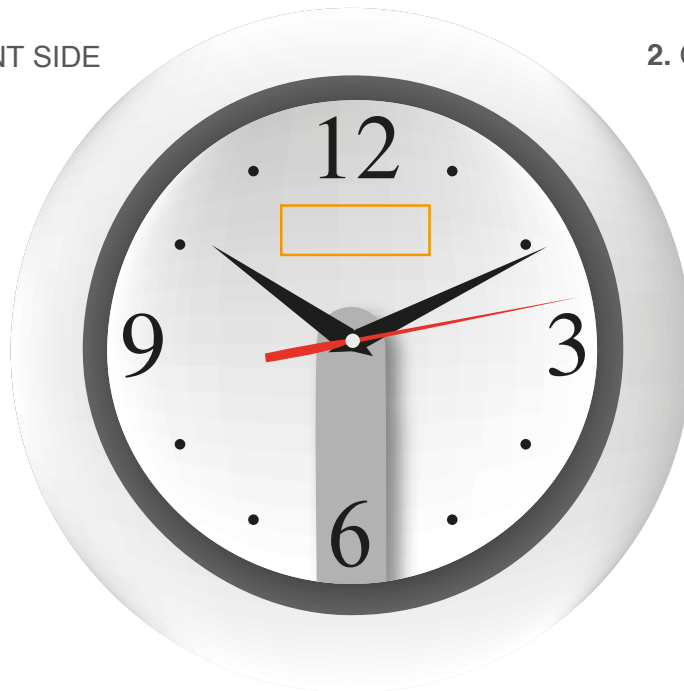

2. OTHER

3. FRONT SIDE