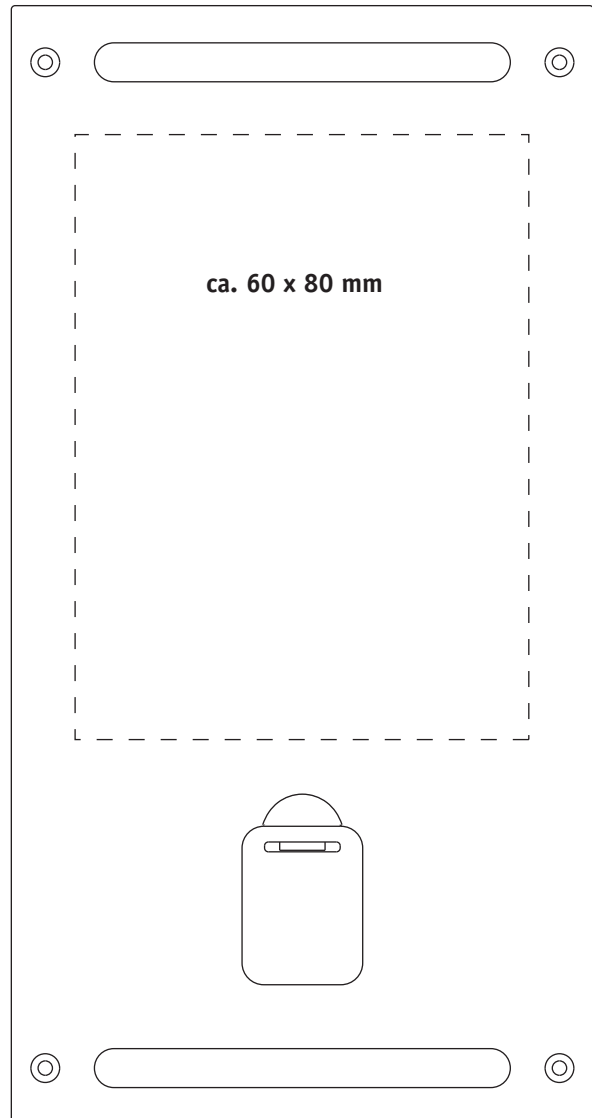

Calculator REFLECTS-MACHINE (60666-BK)

Display: ca. 60 x 4 mm

 Black

Doming

ca. 61,5 x 8 mm