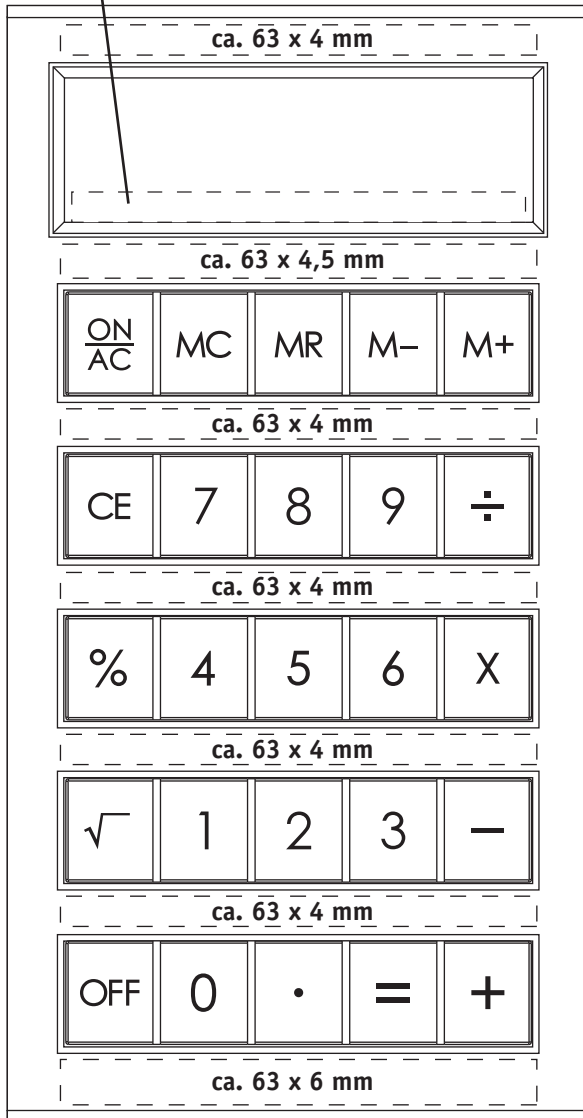

Calculator REFLECTS-MACHINE (60666-BK)

Display: ca. 60 x 4 mm

 Black

Doming

ca. 61,5 x 8 mm