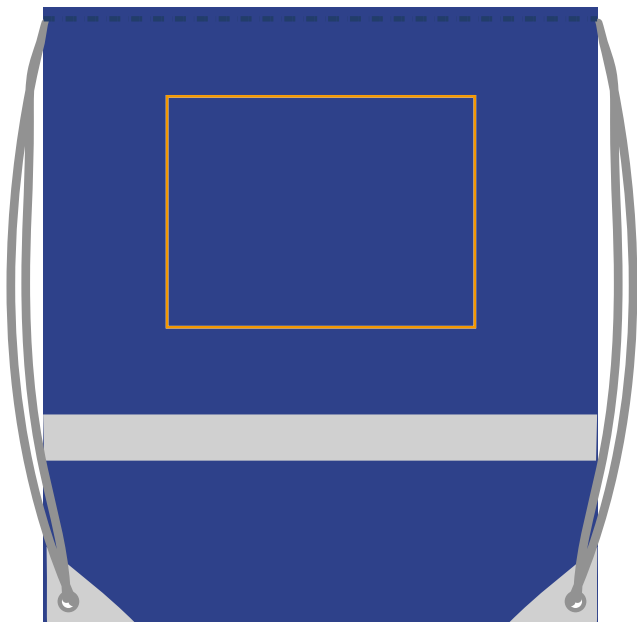

6238

Print position

1. FRONT SIDE
2. BACKSIDE
3. FRONT SIDE

Printing size (mm)

- 200 mm x 150 mm
- 220 mm x 220 mm
- 220 mm x 130 mm

Printing code

- TSB
- TSB
- TR300

Handlingcode

- HKC
- HKC
- HKD

1. FRONT SIDE

2. BACKSIDE

3. FRONT SIDE