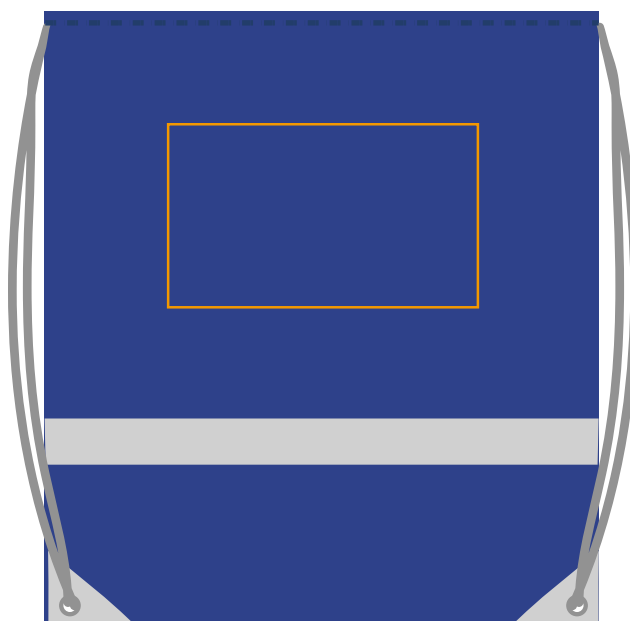

6238

Print position

1. FRONT SIDE
2. BACKSIDE
3. FRONT SIDE

Printing size (mm)

- 200 mm x 150 mm
- 220 mm x 220 mm
- 220 mm x 130 mm

Printing code

- TSB
- TSB
- TR300

Handlingcode

- HKC
- HKC
- HKD

1. FRONT SIDE

2. BACKSIDE

3. FRONT SIDE