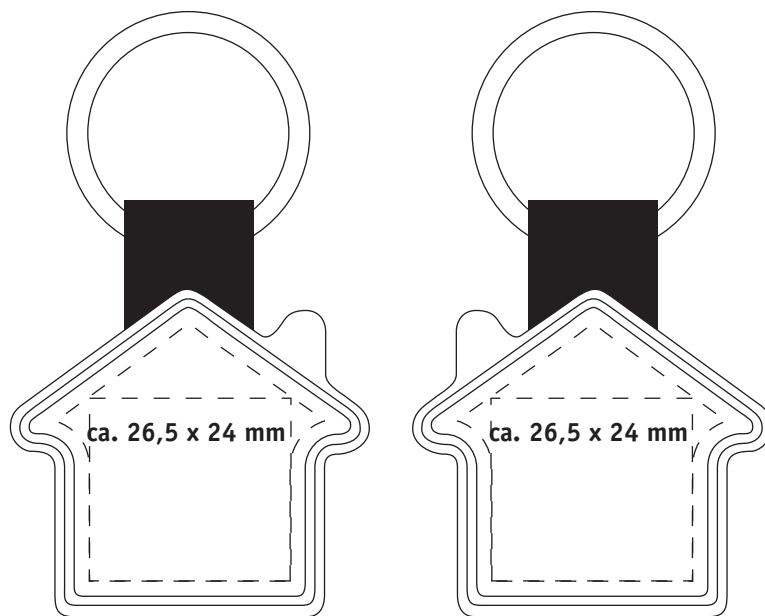

Keyring REFLECTS-PARNAMIRIM (10289)

Front

Back