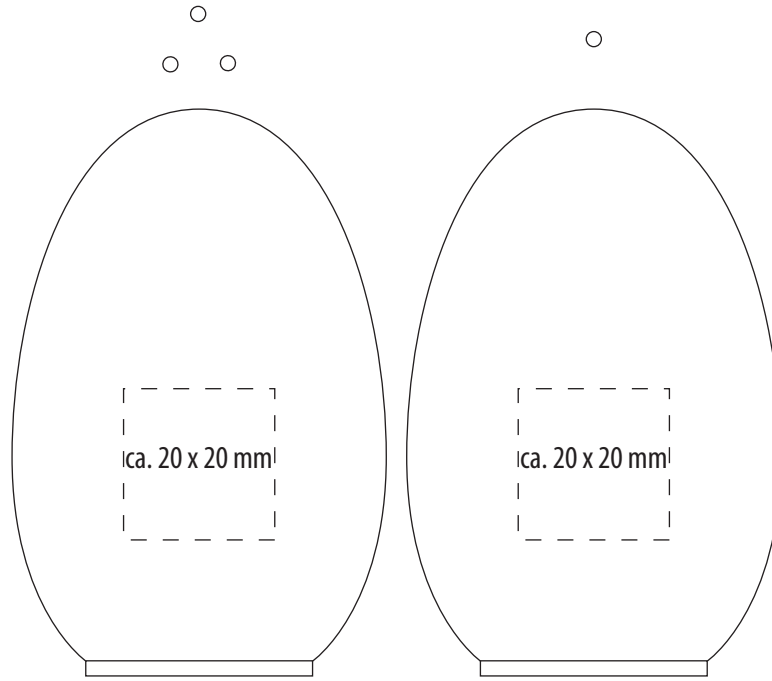

Salt and pepper set **REFLECTS-ZENICA** (51946)

**PAD PRINT**

Salt and pepper set **REFLECTS-ZENICA** (51946)

CO2 LASER