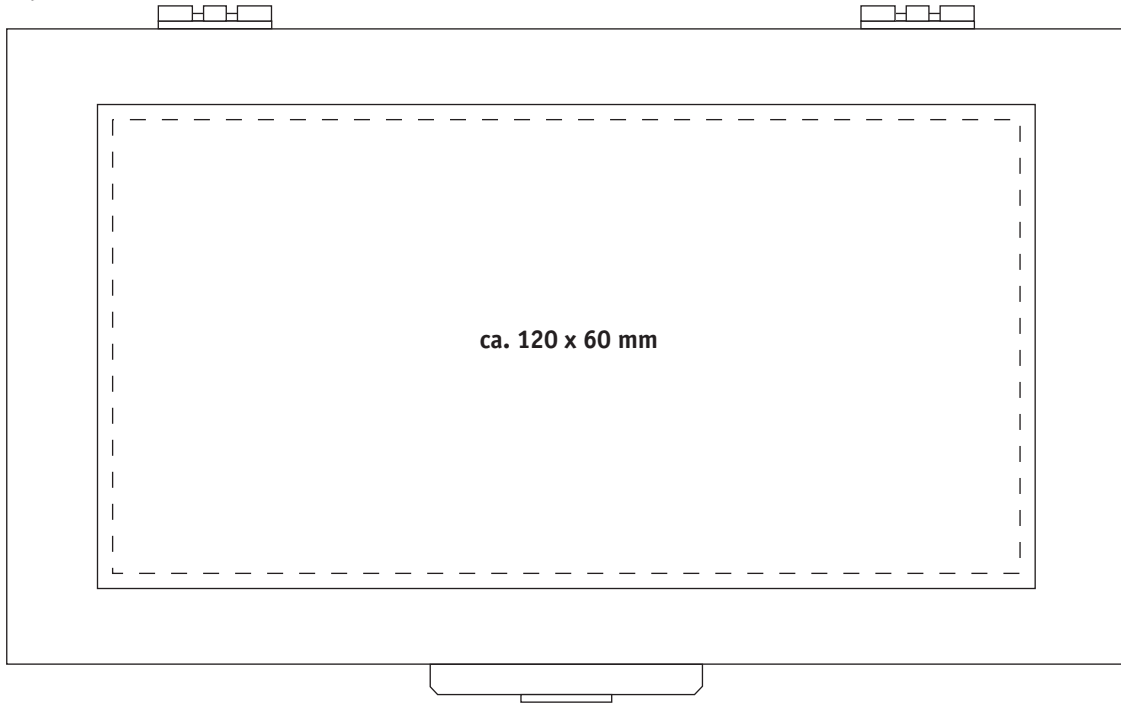

Women's travel set REFLECTS-TRAVELLER (50061)

Top

Side