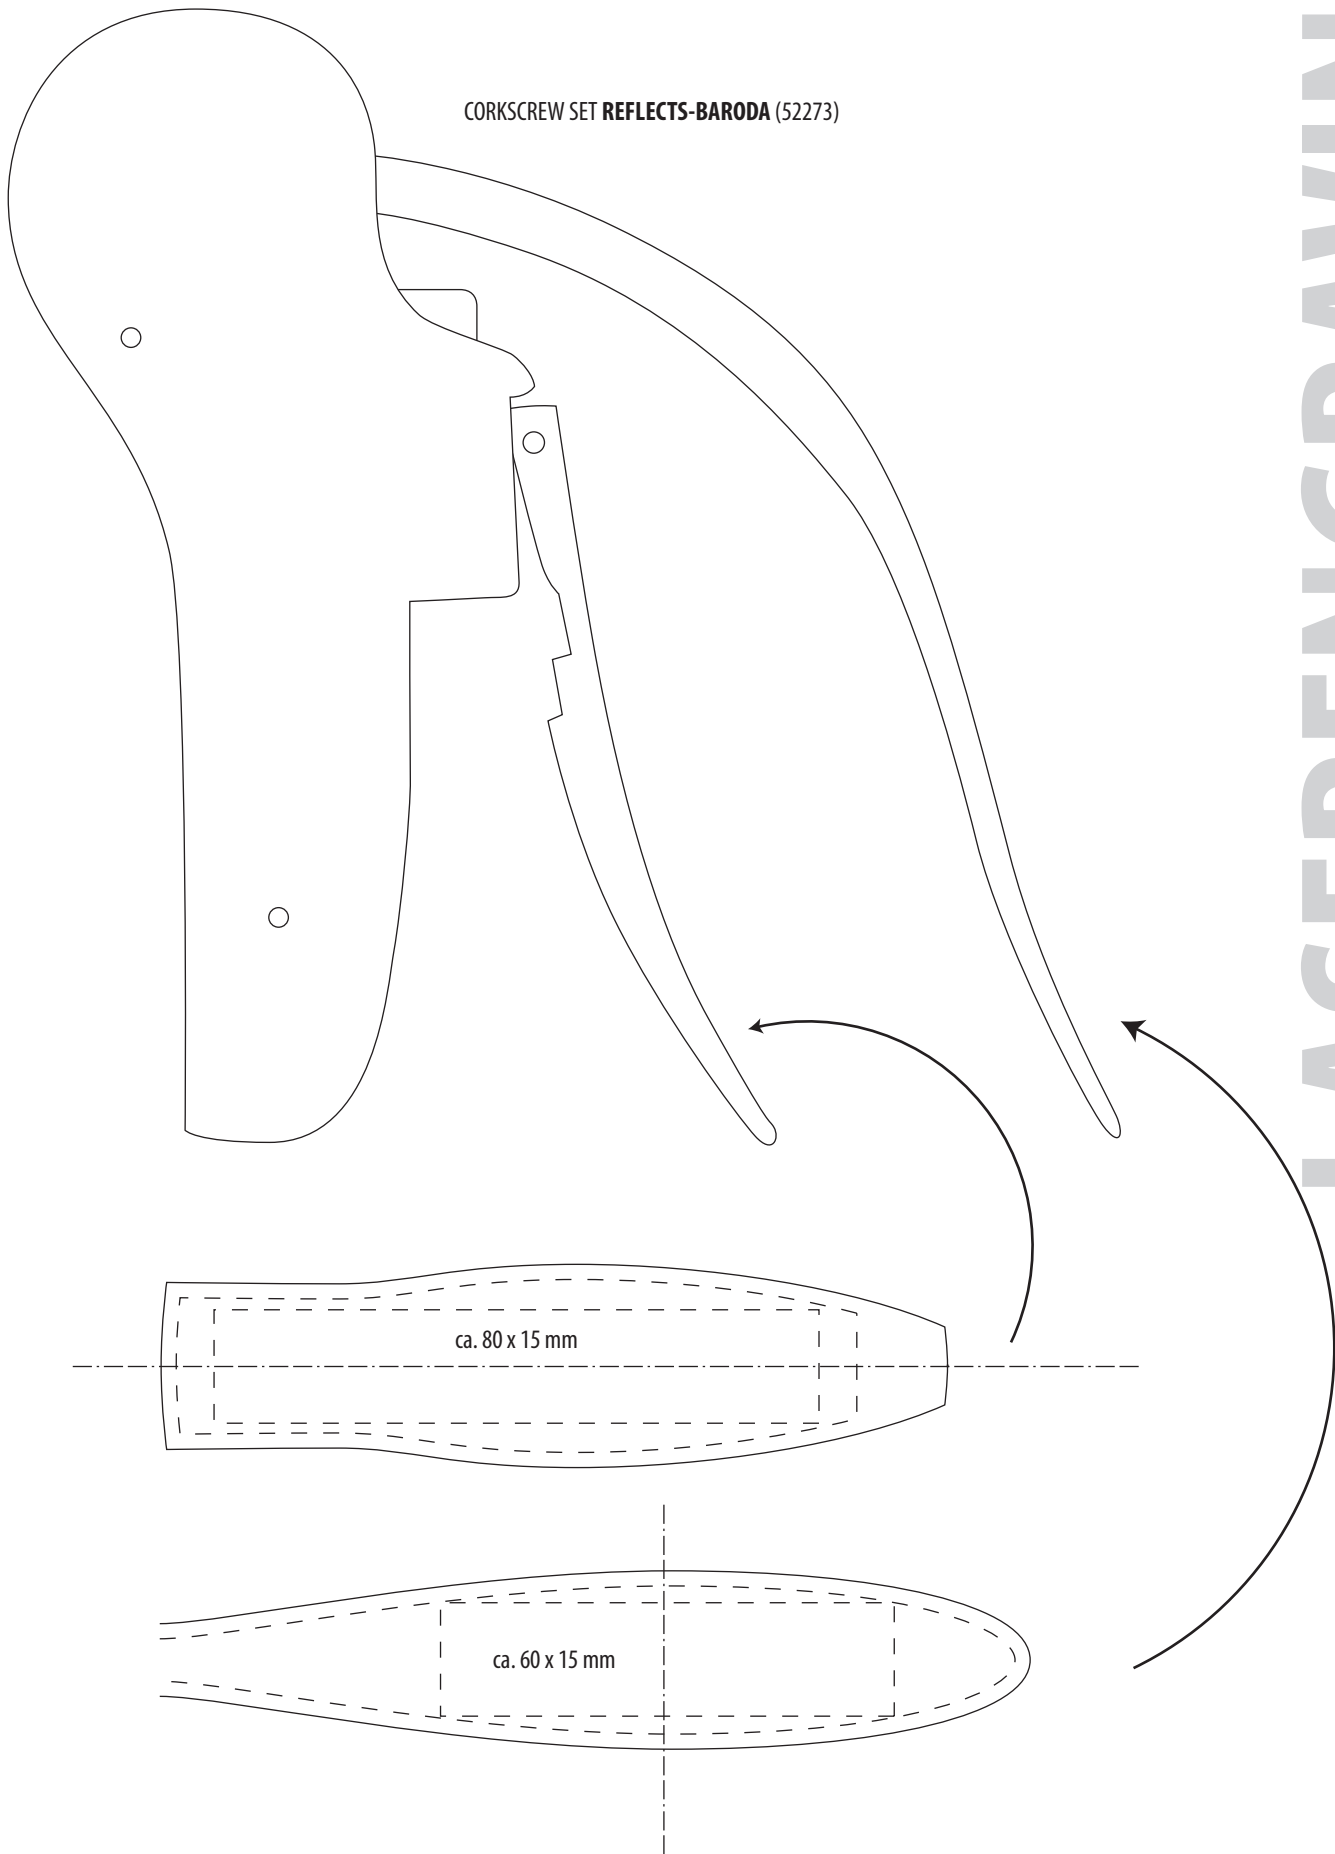

CORKSCREW SET **REFLECTS-BARODA** (52273)

CORKSCREW SET **REFLECTS-BARODA** (52273)

ca.120 x 120 mm