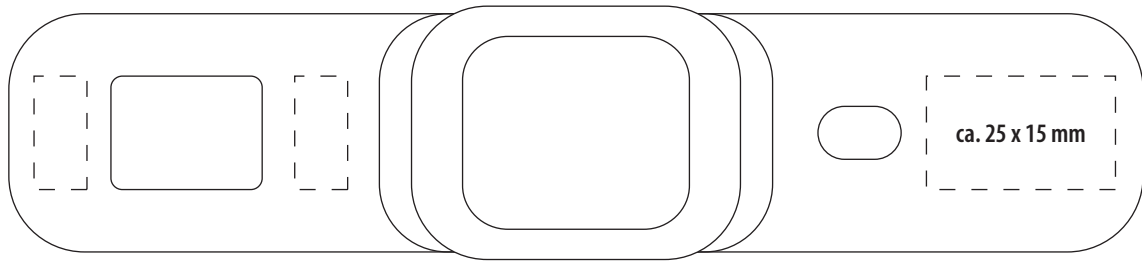

Luggage scale REFLECTS-WILMINGTON (52184)

ca. 7 x 15 mm

ca. 7 x 15 mm

ca. 25 x 15 mm