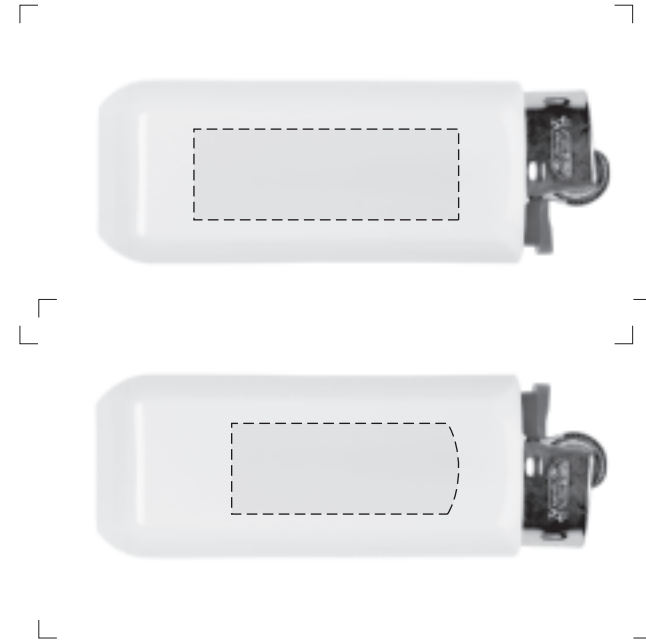

J25 Clip Case

UPDATED: 17/02/2017

BRITEPIX
Front side: 15 x 45 mm.
Rear side: 15 x 42 mm.

PAD PRINTING
Front side: 12 x 35 mm.
Rear side: 12 x 30 mm.
1 colour